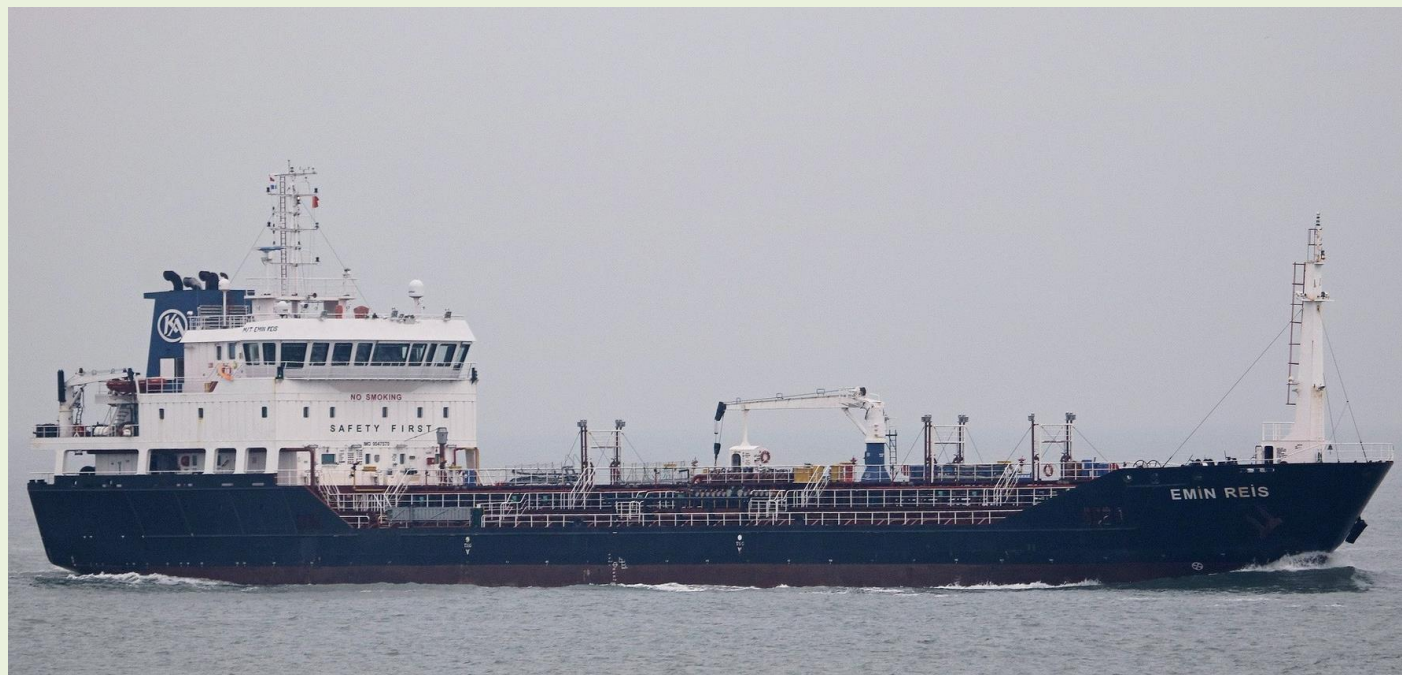

## ***EMIN REIS***

Type:	Chemical Tanker
IMO:	9547570
Flag:	Turkey
Built:	2010, Turkey
GT:	4165 t
DWT:	6623 t
Length:	100m
Breadth:	16m
ME:	HYUNDAI, 2610 kw